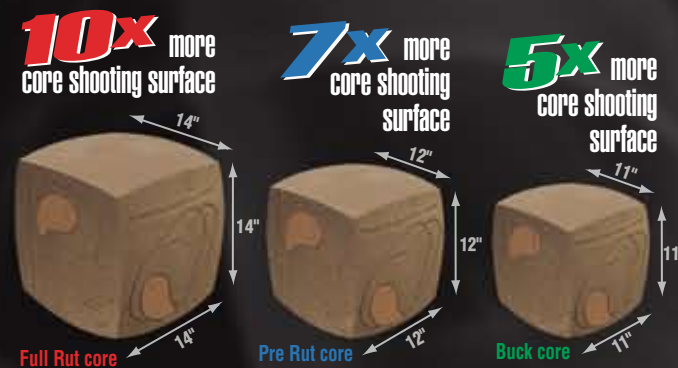

## GlenDel®

**Babe Winkelman**  
Outdoor Secrets

**One Big 3-D Target!**

101 Main Street, Superior, Wisconsin 54880

[www.glendel.com](http://www.glendel.com)

© 2011 Field Logic, Inc.

**Four-sided core  
for more  
shooting surface!**

## GlenDel®

**One Big 3-D Target!**

## GlenDel... big 3-D targets with big, 4-sided shooting cores!

Be prepared for a big buck by practicing on a big buck! GlenDel 3-D archery targets are big. Their body size is comparable to bucks between 200 lbs. and 300 lbs. This prepares you for when that monster buck steps into your shooting lane! It also allows for GlenDel's legendary, oversized, 4-sided cores that have far more shooting surface than the competition.

### More core shooting surface means more shots, fewer misses!

The oversized shooting cores in a GlenDel target give you dramatically more core shooting surface to shoot at than competitive 3-D targets. And, more core shooting surface means a longer lasting core and fewer missed shots!