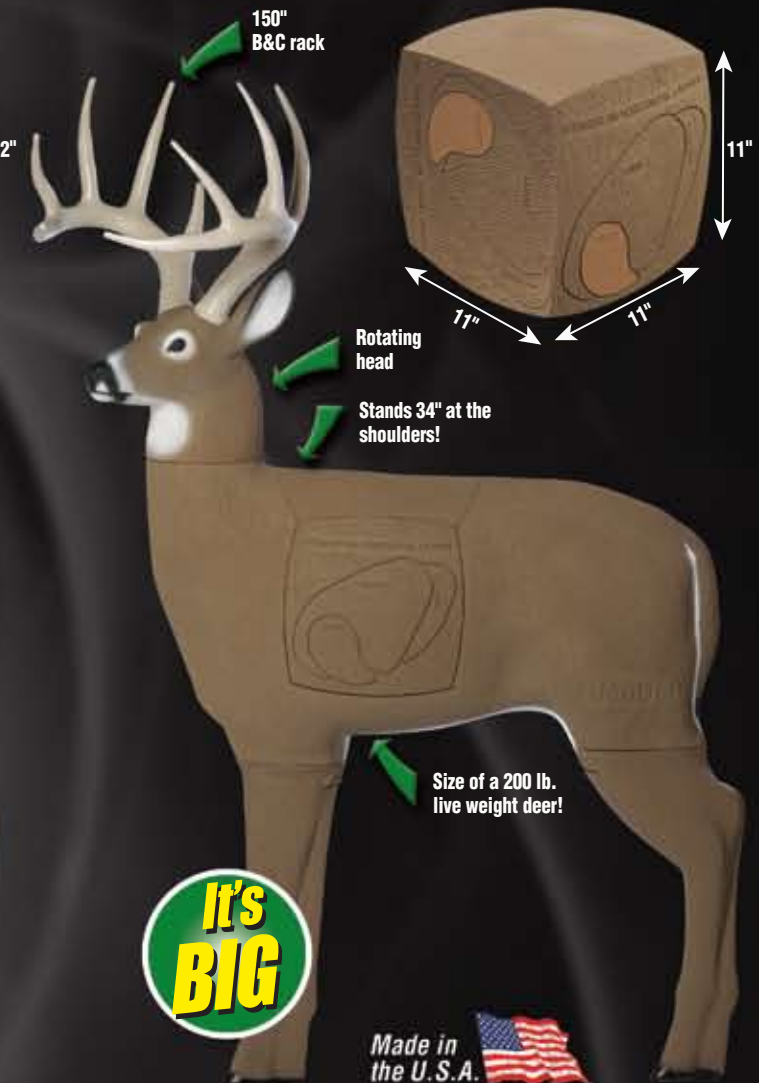

## GlenDel Full Rut **10x** more core shooting surface

The **GlenDel Full Rut** is the largest 3-D deer target you can buy! If you hunt big bucks you'll want to practice on the biggest buck target of all!

Body size: **Size of a 300 lb. live weight deer**  
 Shoulder height: **Stands 37" at the shoulders**  
 Rack size: **150" Boone & Crockett antlers**  
 Core size: **14" x 14" x 14"**  
 Core surface: **10X more than other 3-D cores**  
 MSRP: **\$269.99**

## GlenDel Pre Rut **7x** more core shooting surface

The all-new **GlenDel Pre Rut** fits right in the middle, It's just a little smaller than the Full Rut and just a little bigger than the Buck!

Body size: **Size of a 250 lb. live weight deer**  
 Shoulder height: **Stands 36" at the shoulders**  
 Rack size: **150" Boone & Crockett antlers**  
 Core size: **12" x 12" x 12"**  
 Core surface: **7X more than other 3-D cores**  
 MSRP: **\$219.99**

## GlenDel Buck **5x** more core shooting surface

The **GlenDel Buck** is still a big buck – it's the body size of a 200 lb. live weight deer and offers 5 times the core shooting surface!

Body size: **Size of a 200 lb. live weight deer**  
 Shoulder height: **Stands 34" at the shoulders**  
 Rack size: **150" Boone & Crockett antlers**  
 Core size: **11" x 11" x 11"**  
 Core surface: **5X more than other 3-D cores**  
 MSRP: **\$159.99**