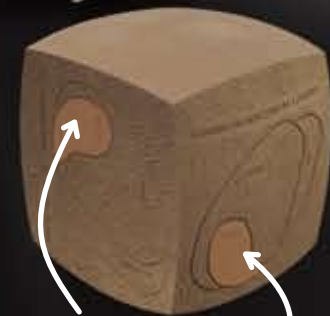

## GlenDel... big 3-D targets with big, 4-sided shooting cores!

Be prepared for a big buck by practicing on a big buck! GlenDel 3-D archery targets are big. Their body size is comparable to bucks between 200 lbs. and 300 lbs. This prepares you for when that monster buck steps into your shooting lane! It also allows for GlenDel's legendary, oversized, 4-sided cores that have far more shooting surface than the competition.

### More core shooting surface means more shots, fewer misses!

The oversized shooting cores in a GlenDel target give you dramatically more core shooting surface to shoot at than competitive 3-D targets. And, more core shooting surface means a longer lasting core and fewer missed shots!

### Stops

- Field tips
- Broadheads
- Expandables

Offset Shooting Zones on all four sides

- PolyFusion design** - for even longer core life!
- Easier arrow removal** - means more practice, less fatigue
- Four-sided core** - rotate the core to take even more shots
- Replaceable cores** - available for all 3 GlenDel targets!